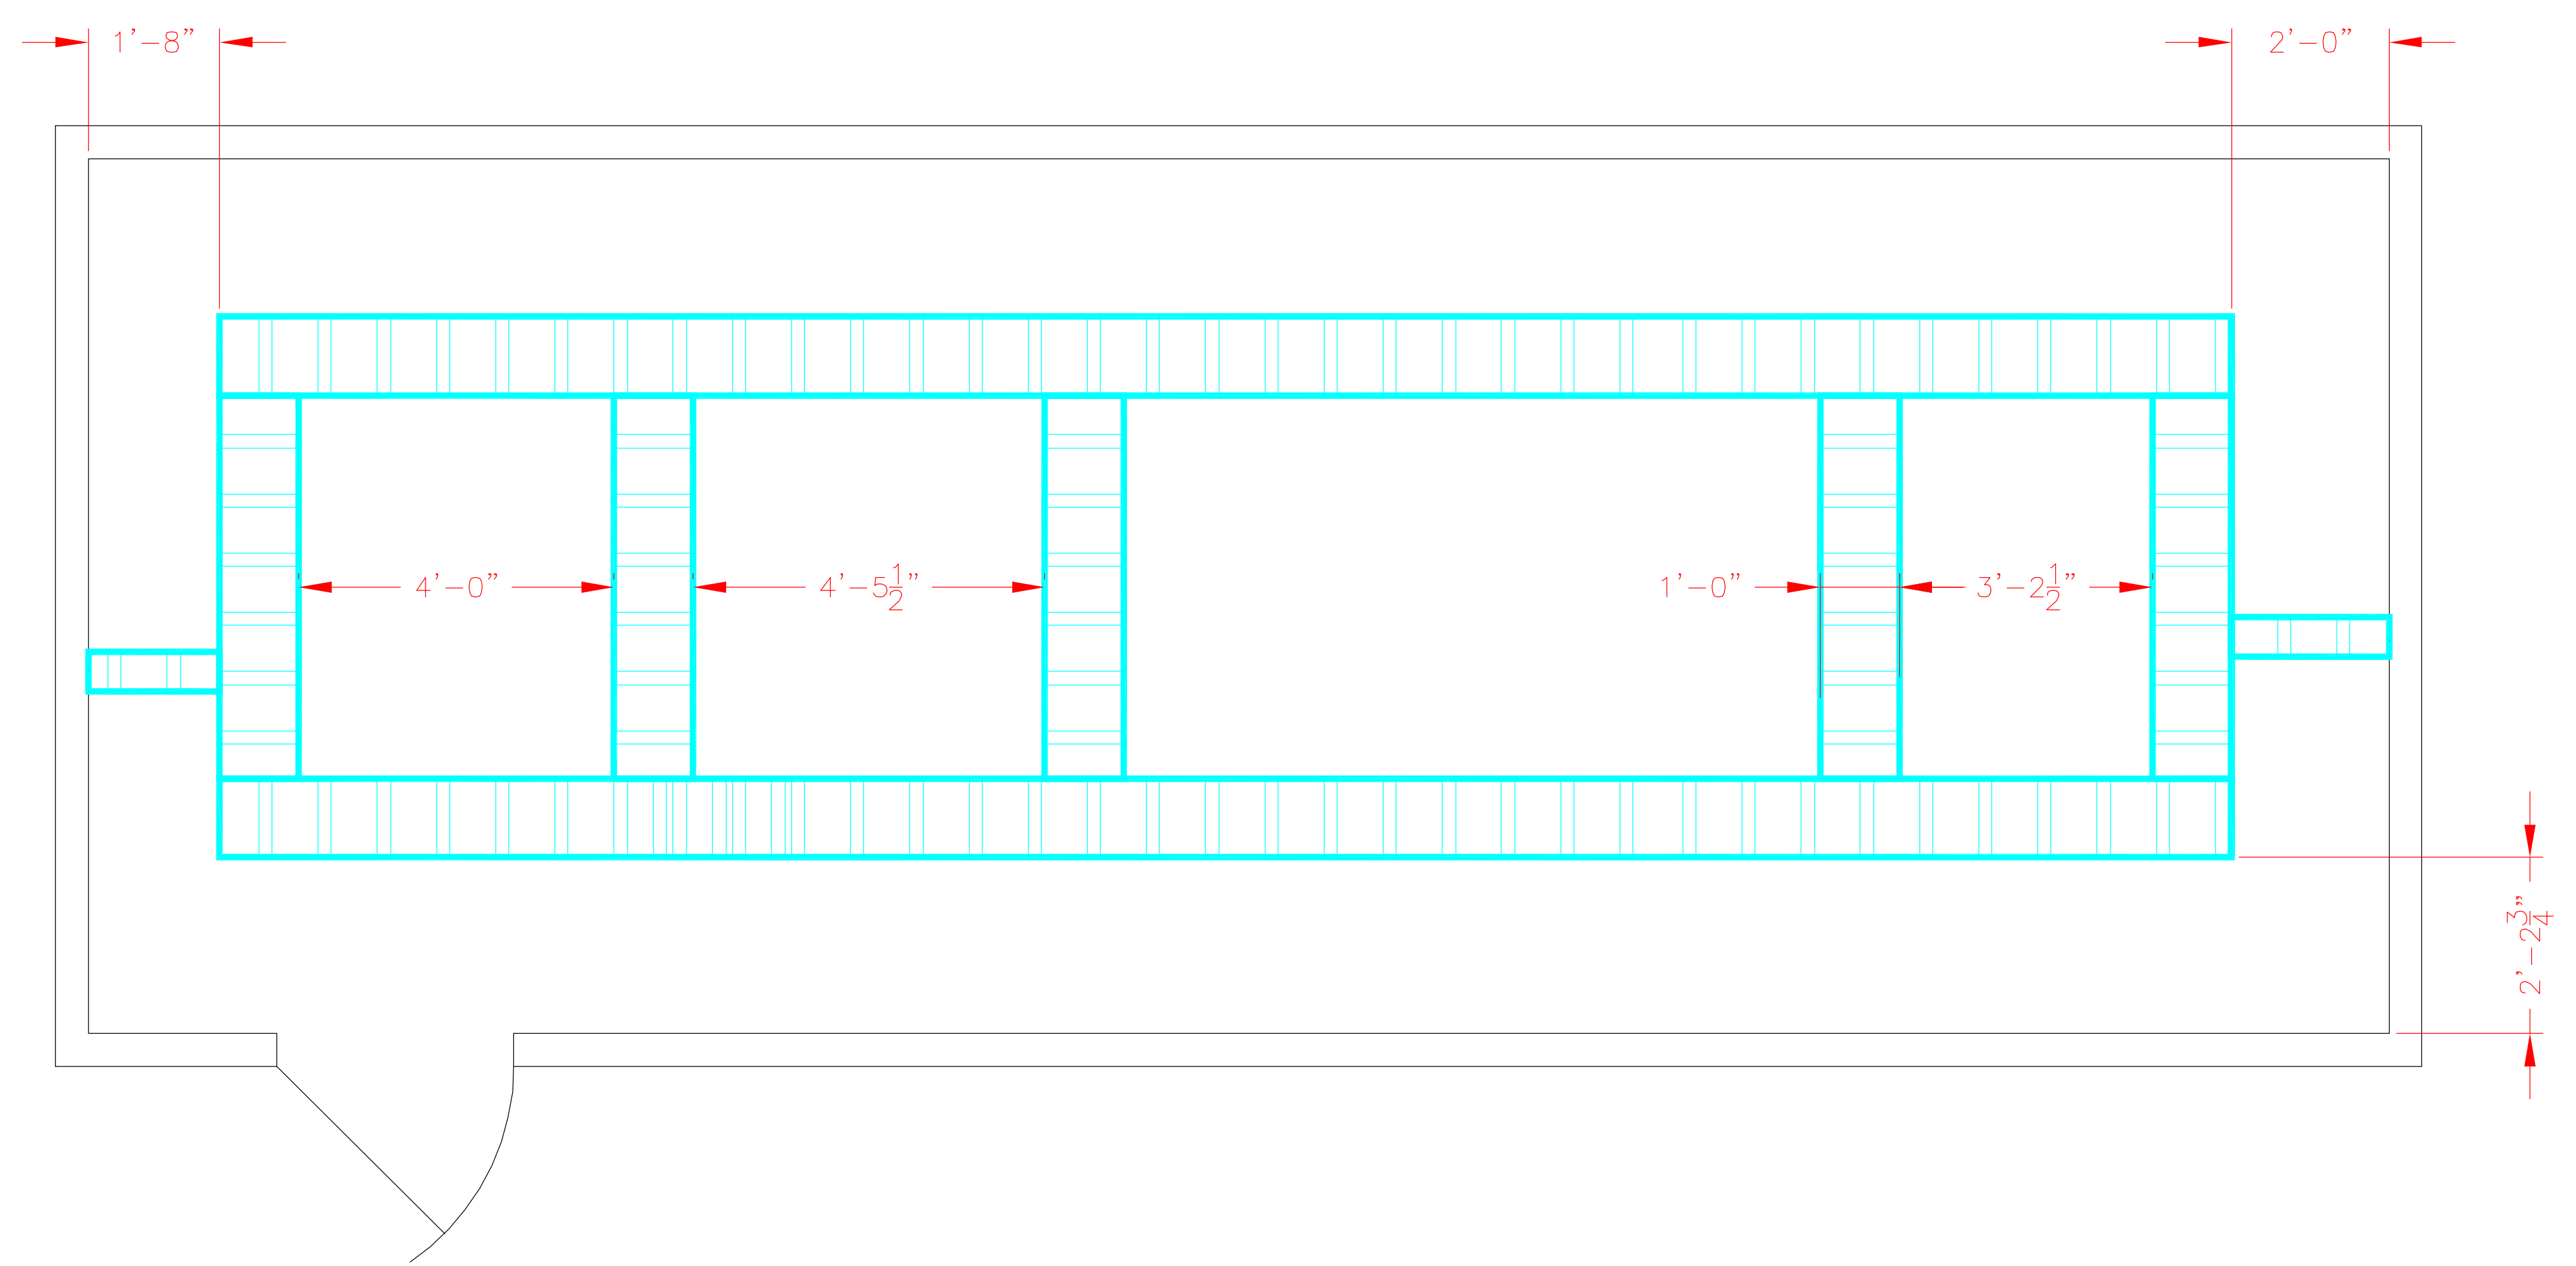

LIGHTING LAYOUT
 SCALE: 1/4" = 1'-0"

CABLETRAY LAYOUT
 SCALE: 1/4" = 1'-0"